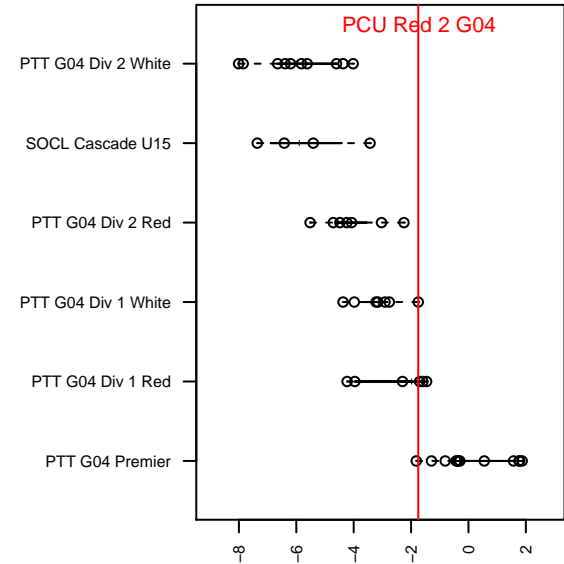

# PCU Red 2 G04

Portland City United SC  
 Portland, OR  
 G04 total strength=1022  
 attack=1.14 defense=4.11  
 fall league = PTT G04 Div 1 White  
 spr league = Spr OYS G04 Div 1 Red

alt names used:  
 PCU 04 GIRLS RED  
 PCU 04G Red 2  
 PCU 04G Red 2  
 PCU 04G Red 2

Venues played:  
 2016 PCU Summer Classic U13 Silver Red  
 2016 PTT G04 Division 1 White  
 2016 OYS Presidents Cup G04  
 2016 Spr OYS G04 Division 1 Red

**PCU Red 2 G04**  
 Dots are actual minus expected GF (blue circles) and GA (red triangles).  
 Blue line is smoothed change in attack strength. Red is smoothed change in defense strength.

**attack and defense variance (black dot)  
relative to other teams  
and top 10 in region**

**attack and defense rating  
relative to others at age  
and all opponents in last 13 months**

**Performance relative to 13 month average**