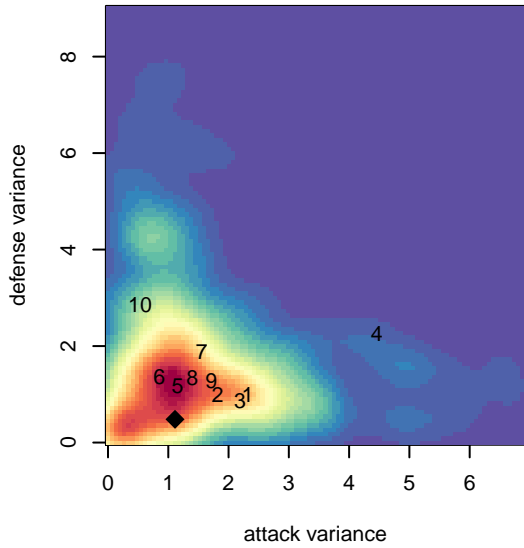

# PCU Red 2 G04

Portland City United SC  
 Portland, OR  
 G04 total strength=1022  
 attack=1.14 defense=4.11  
 fall league = PTT G04 Div 1 White  
 spr league = Spr OYS G04 Div 1 Red

alt names used:  
 PCU 04 GIRLS RED  
 PCU 04G Red 2  
 PCU 04G Red 2  
 PCU 04G Red 2

Venues played:  
 2016 PCU Summer Classic U13 Silver Red  
 2016 PTT G04 Division 1 White  
 2016 OYS Presidents Cup G04  
 2016 Spr OYS G04 Division 1 Red

**PCU Red 2 G04**  
 Dots are actual minus expected GF (blue circles) and GA (red triangles).  
 Blue line is smoothed change in attack strength. Red is smoothed change in defense strength.

**attack and defense variance (black dot)  
relative to other teams  
and top 10 in region**

**attack and defense rating  
relative to others at age  
and all opponents in last 13 months**

**Performance relative to 13 month average**